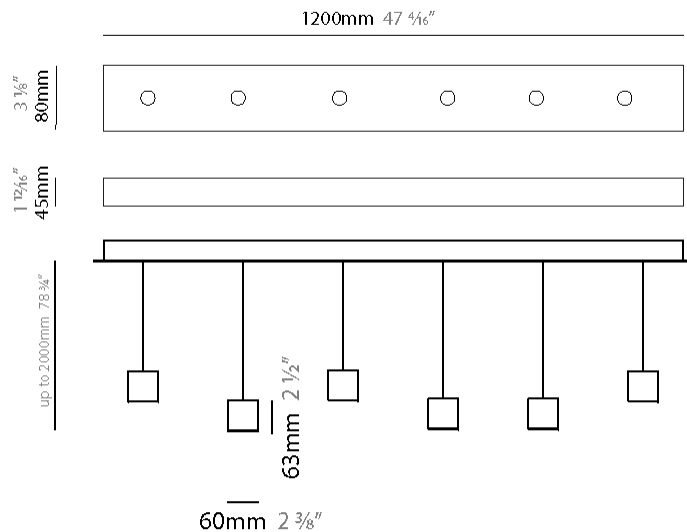

base number _____
Finish Options _____

1. To build a product code in our configurator select the specify button on the base model # product page
2. To build a manual product code on this datasheet choose from the options listed below in blue font and add the suffix to the base model #

GENERAL

Series: Match
Subseries: Match 6 Light
Brand: Quasar
Division: Design
Mounting Type: Suspension
Mounting Location: Ceiling
Subcategory: Pendant

PHYSICAL

Shape: Rectangle
Length (mm): 1200
Length (in): 47 1/4
Width (mm): 80
Width (in): 3 1/8
Height (mm): 63
Height (in): 2 1/2
Max. Overall Height (mm): 2063
Max. Overall Height (in): 81 1/4
Light Distribution: Downlight
Weight (kg): 4
Weight (lbs): 8.82
Diffuser: Acrylic - See Finish Options
Fixture Finish: RED / ORG / YEL / GRN / LBL / TRA
Fixture Material: Aluminum
Cable Details: 2000mm Cable

ELECTRICAL

Lamp Type: LED
Input Wattage (W): 24
Total Output Wattage (W): 18.6
Dimming: Phase Dimming (120Vac Only)
Driver Included: Yes
Driver Location: Integrated
Driver Type: Constant Current - Universal
Driver Class: Class 2
Input Voltage (V): 120 - 277
Constant Current (MA): 350
Upon Request: (Not included - see components) Integral: Phase dimming @120Vac only

LED

Number of LEDs: 6
Color Temperature (°K): 2700
Max. Delivered Lumen (lm): 1600
CRI: >90 CRI
Lamp Life (hrs): 50000

OPTICAL

RATINGS AND CERTIFICATIONS

Certified By: Certified for North American Standards
IP rating: IP20