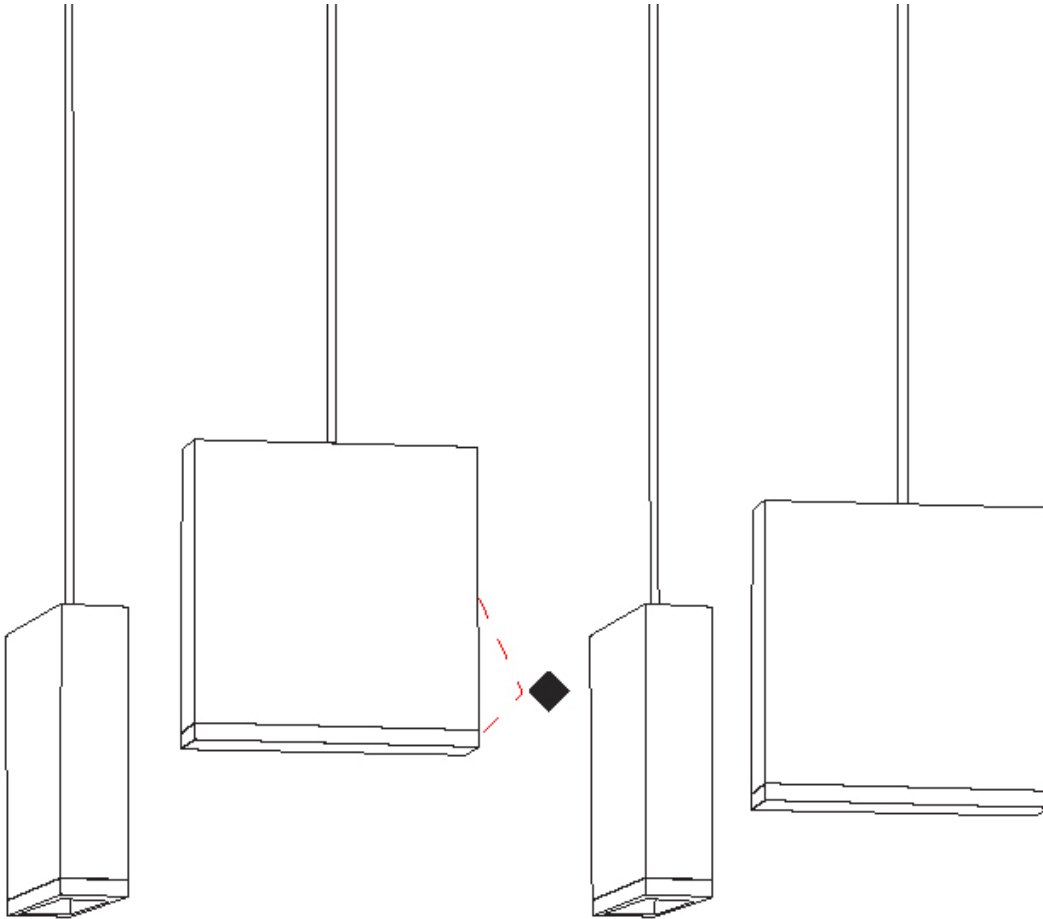

MATCH 4 LIGHT SUSPENSION

D101470-

PROJECT

TYPE

SPECIFIER

QUANTITY

DATE

D